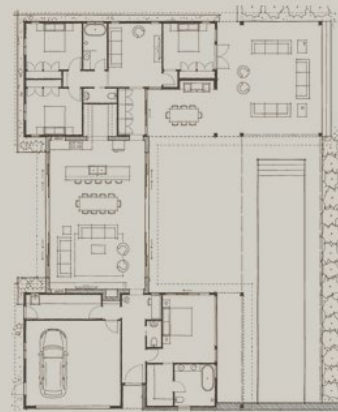

### CAMPOS PARAMOUNT PENTHOUSE

- 4 bedrooms
- 270 sq. m
- 180 sq. m balcony

CAMPOS next Generation. No Dream, no Fake, it is reality today. CAMPOS EUROPE is a perfect PENTHOUSE concept.

Exclusiv VIP 5 Mio USD

### CAMPOS SYCAMORE GARDEN SUITES

4 bedrooms

270 sq. m

180 sq. m balcony

CAMPOS next Generation. No Dream, no Fake, it is reality today. CAMPOS EUROPE is a perfect PENTHOUSE concept.

Exclusiv VIP 3,5 Mio USD