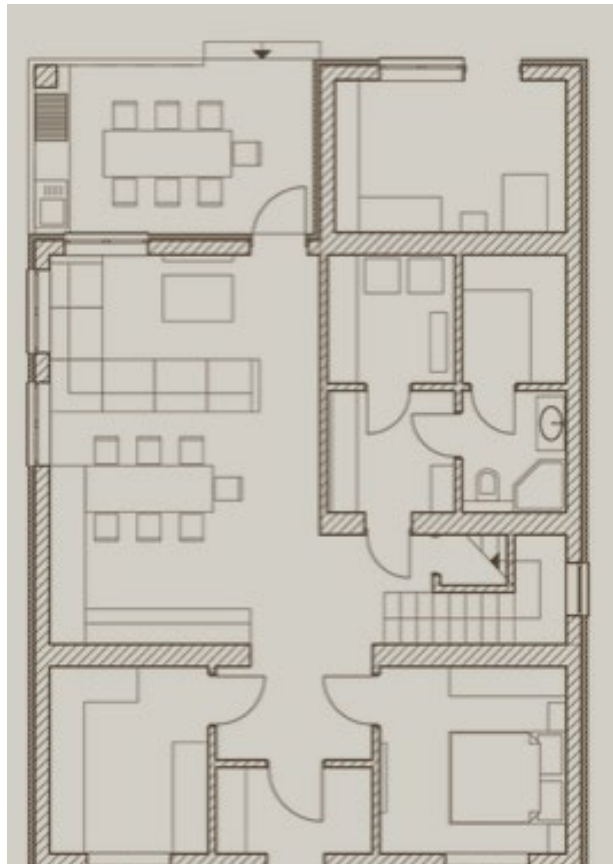

### CAMPOS PARAMOUNT PENTHOUSE

- 4 bedrooms
- 270 sq. m
- 180 sq. m balcony

CAMPOS next Generation. No Dream, no Fake, it is reality today. CAMPOS EUROPE is a perfect PENTHOUSE concept.

Exclusiv VIP 5 Mio USD

CAMPOS METROPOLITAN MINI PENTHOUSE

4 bedrooms  
270 sq. m  
180 sq. m balcony

Exclusiv VIP 1,5 Mio USD